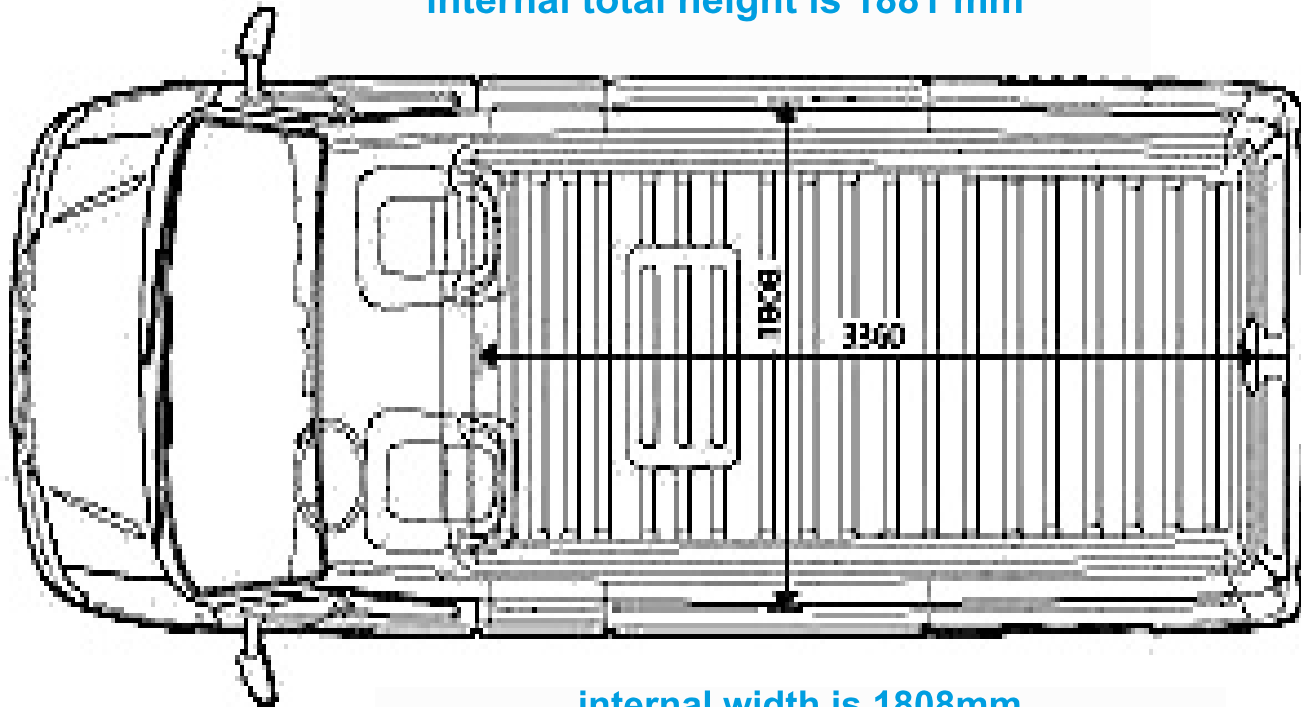

internal height is 1760mm  
internal total height is 1881 mm

internal width is 1808mm  
internal lengths is 3360 mm

Fiat Ducato LWB highroof  
modell from 2000 to 2007